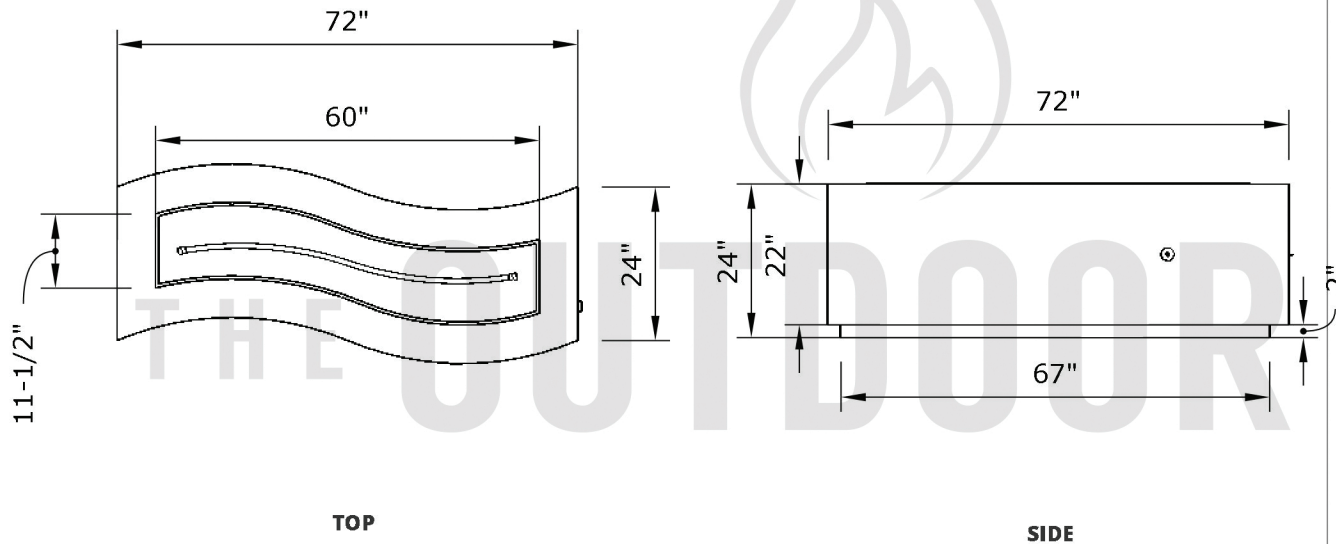

Replacement Part Numbers

Billow - 72\"/> 	
Page Number	1 of 1
Author: Bryant Uribe	4/13/2018
Approved By: Gabriel Estrada	4/13/2018

Part Number	OPT-BLWPC72
Material	Steel / Stainless Steel
Finishes	Powdercoat Steel
Gas Type	Natural Gas (-NG) or Liquid Propane (-LP)
Weight	230 lbs.
BTUs	90,000
Suggested Fire Glass	75 lbs.
Access Door	Yes

ITEM NO.	REPLACEMENT PART NUMBER	QTY.
1	OPT-3016	1
2	OPT-256	1
3	OPT-LATCH	1

Proprietary & Confidential: The information contained in this drawing is the sole property of **The Outdoor Plus**. Any reproduction or as a whole without written permission of **The Outdoor Plus** is prohibited.